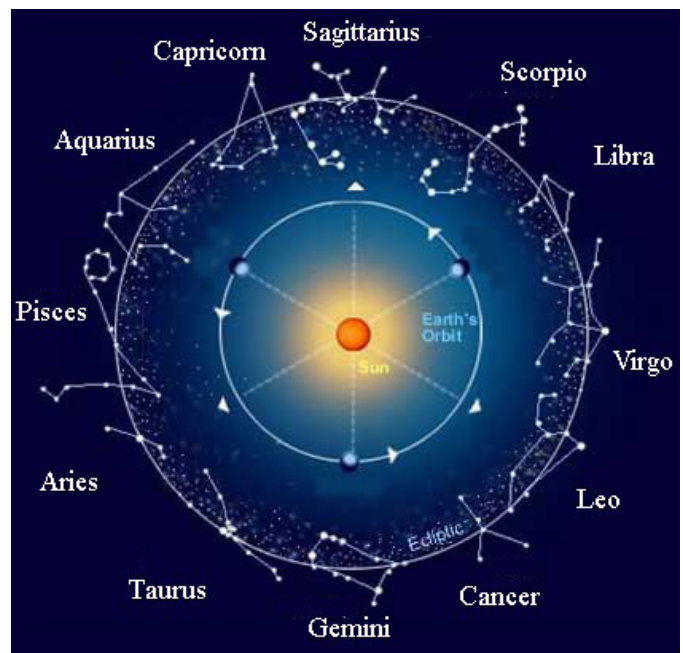

# The Path of Holiness to Christ Through the Twelve Zodiacal Gates

A 5-day course with Cosmic and Sacred Dance

given by *Karen RIVERS*, PhD

with pianist, *Clair Hiles*

July 12 - 16, 2021

8407 Pickards Meadow Road  
Chapel Hill, NC 27516

*At His death the Christ-Being poured Himself out into the spiritual Earth-sphere, so that humankind may become more and more able to participate in that which, proceeding from the Mystery of Golgotha, can pour forth spiritual forces into the souls and hearts of all human beings. . . From then on it was possible for the ego to participate in the work of the forces belonging to the Zodiac, to reach into the Zodiac. The more the ego strives for the highest point of its evolution, the more it works into the Zodiac. There is nothing that happens in the innermost core of the ego that has not its consequences right up to the very Zodiac. — R. Steiner*

**Mary Magdalene** is called the apostola apostolorum, the apostle of the apostles. With the casting out of the seven demons, she became an initiate of the seventh stage. Mary of Madgala was the most advanced of all women Initiates in the Christian Mysteries except the Blessed Virgin Mary. In the exalted communion of Mary Magdalene with the Risen Christ at the Mystic Sunrise hour is given a veiled account of the awakening Christ consciousness within Mary herself. As an archetypal figure she holds the memory of the Holy Earth and the future of the Spiritual Earth. She is a bridge of Light to the Light.